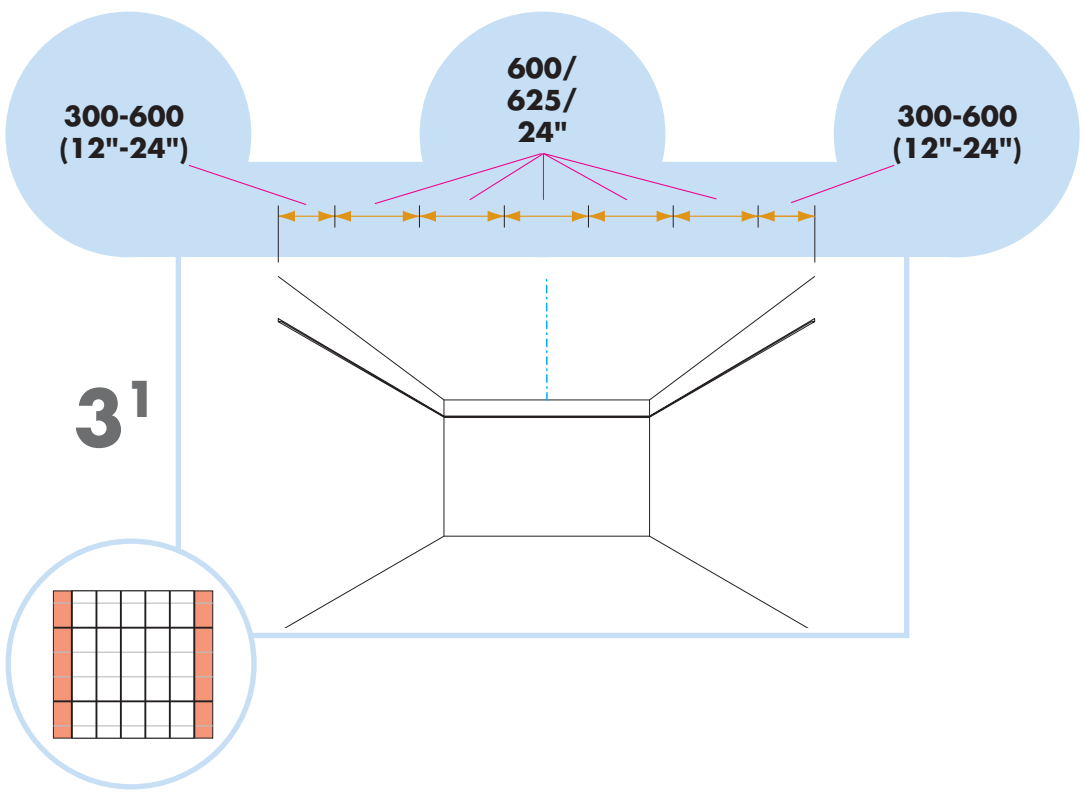

5. Connect Wall bracket

6. Connect T-24 Cross tee,
L=600/625/24"

7. Connect Space bar winch

8. Connect Adjustable hanger

9. Connect Hanger clip

10. Connect Support clip Dg20

11. Connect Angle trim 15/22, fixed at 300
mm centres

12. Connect Perimeter tile clip

Ecophon[®]
SAINT-GOBAIN

A SOUND EFFECT ON PEOPLE

www.ecophon.com

**300-600
(12"-24")**

**1200/
1250/
48"**

**300-600
(12"-24")**

4

≤600 (24")

1200 (48")

≤600 (24")

5

6

9

10

11

**≤300
(12")**

**1500
(60")**

**≤300
(12")**

□ 600x600/
625x625/
24"x24" → 13

□ 1200x600/
1250x625/
48"x24" → 18

Cutting tool 0991

C-C

15