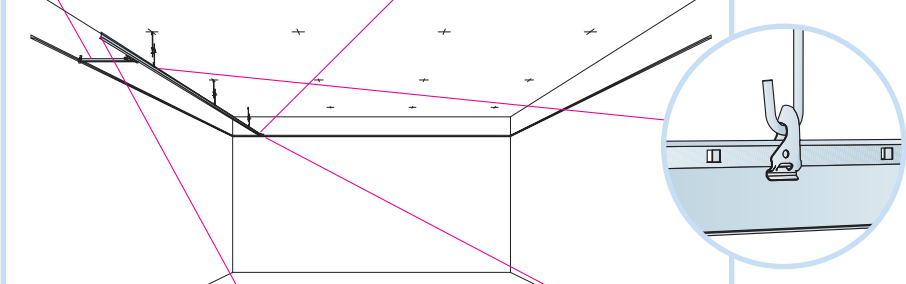

5. Connect Wall bracket

6. Connect T-24 Cross tee,
L=600/625/24"

7. Connect Space bar winch

8. Connect Adjustable hanger

9. Connect Hanger clip

10. Connect Support clip Dg20

11. Connect Angle trim 15/22, fixed at 300
mm centres

≤600 (24")

1200 (48")

≤600 (24")

5

6

9

10

11

**≤300
(12")**

**1500
(60")**

**≤300
(12")**

□ 600x600/
625x625/
24"x24" → 13

□ 1200x600/
1250x625/
48"x24" → 18

Cutting tool 0991

C-C

15