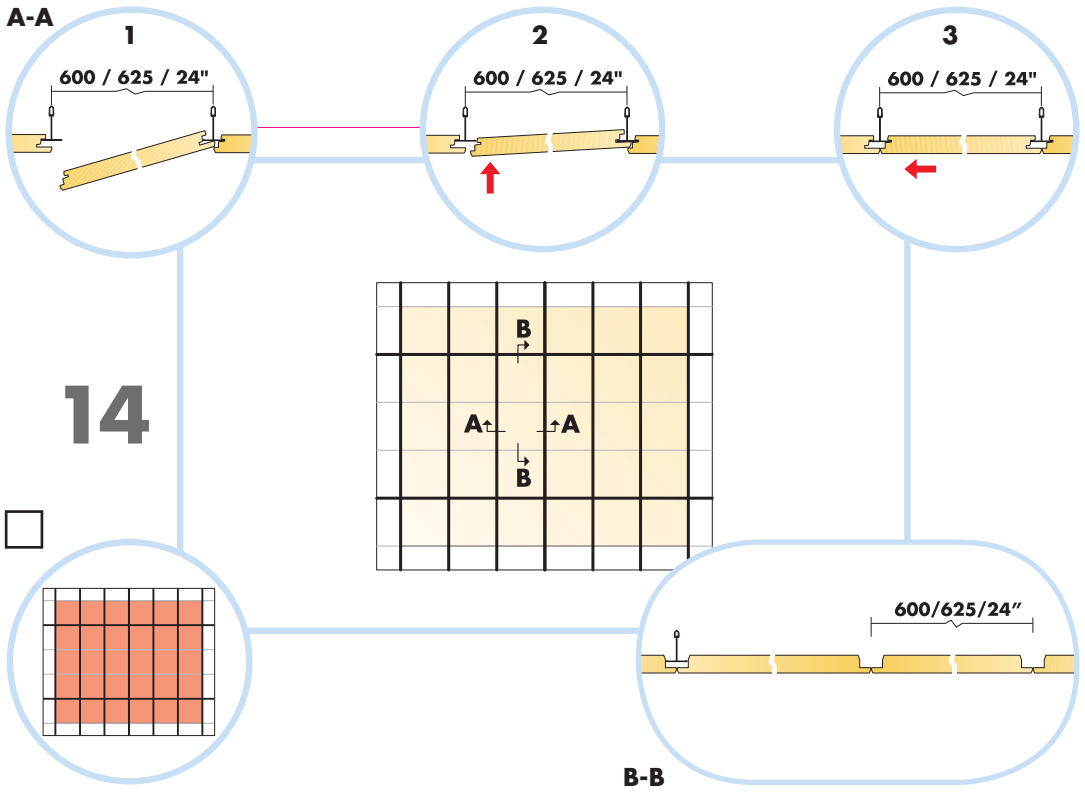

5. Connect Wall bracket

6. Connect T-24 Cross tee,
L=600/625/24"

7. Connect Space bar winch

8. Connect Adjustable hanger

9. Connect Hanger clip

10. Connect Support clip Dg20

11. Connect Angle trim 15/22, fixed at 300
mm centres

**≤300
(12")**

**1500
(60")**

**≤300
(12")**

□ 600x600/
625x625/
24"x24" → 13

□ 1200x600/
1250x625/
48"x24" → 18

Cutting tool 0991

C-C

15