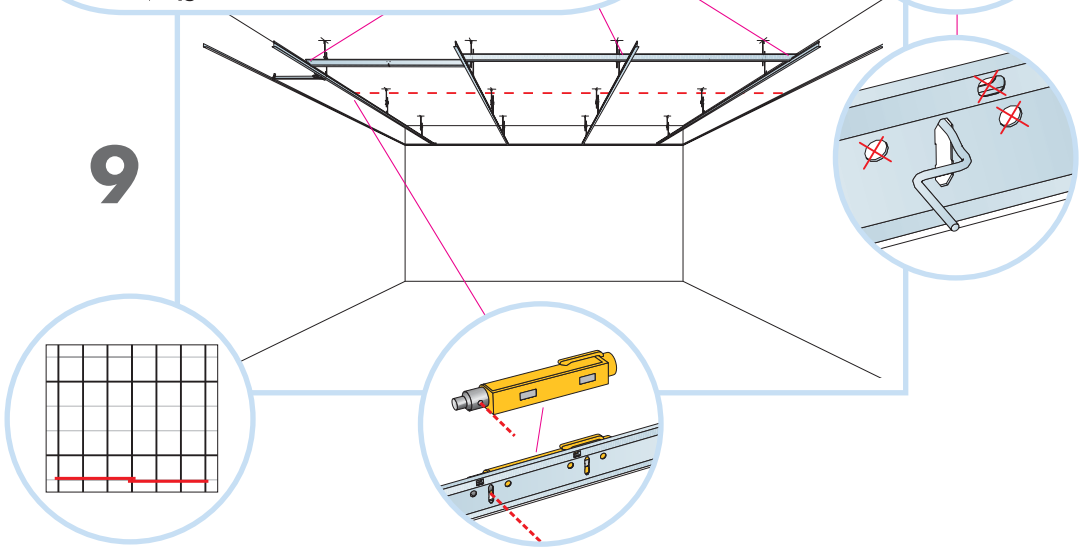

5. Connect Wall bracket

6. Connect T-24 Cross tee,
L=600/625/24"

7. Connect Space bar winch

8. Connect Adjustable hanger

9. Connect Hanger clip

10. Connect Support clip Dg20

11. Connect Angle trim 15/22, fixed at 300
mm centres

≤600 (24")

1200 (48")

≤600 (24")

5

6

9

10

11

**≤300
(12")**

**1500
(60")**

**≤300
(12")**

□ 600x600/
625x625/
24"x24" → 13

□ 1200x600/
1250x625/
48"x24" → 18

Cutting tool 0991

C-C

15