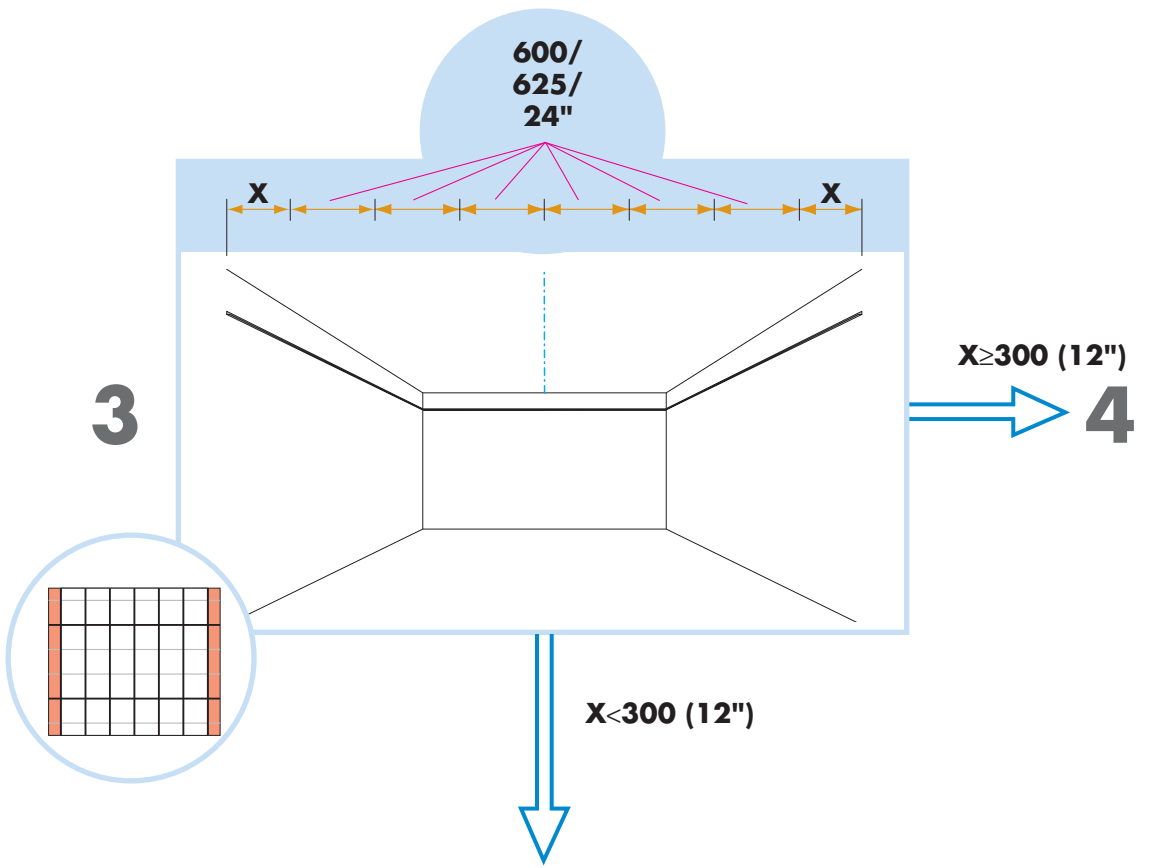

5. Connect Wall bracket

6. Connect T-24 Cross tee,
L=600/625/24"

7. Connect Space bar winch

8. Connect Adjustable hanger

9. Connect Hanger clip

10. Connect Support clip Dg20

11. Connect Angle trim 15/22, fixed at 300
mm centres

12. Connect Perimeter tile clip

Ecophon[®]
SAINT-GOBAIN

A SOUND EFFECT ON PEOPLE

www.ecophon.com

**300-600
(12"-24")**

**1200/
1250/
48"**

**300-600
(12"-24")**

4

≤600 (24")

1200 (48")

≤600 (24")

5

6

9

10

11

**≤300
(12")**

**1500
(60")**

**≤300
(12")**

□ 600x600/
625x625/
24"x24" → 13

□ 1200x600/
1250x625/
48"x24" → 18

Cutting tool 0991

C-C

15