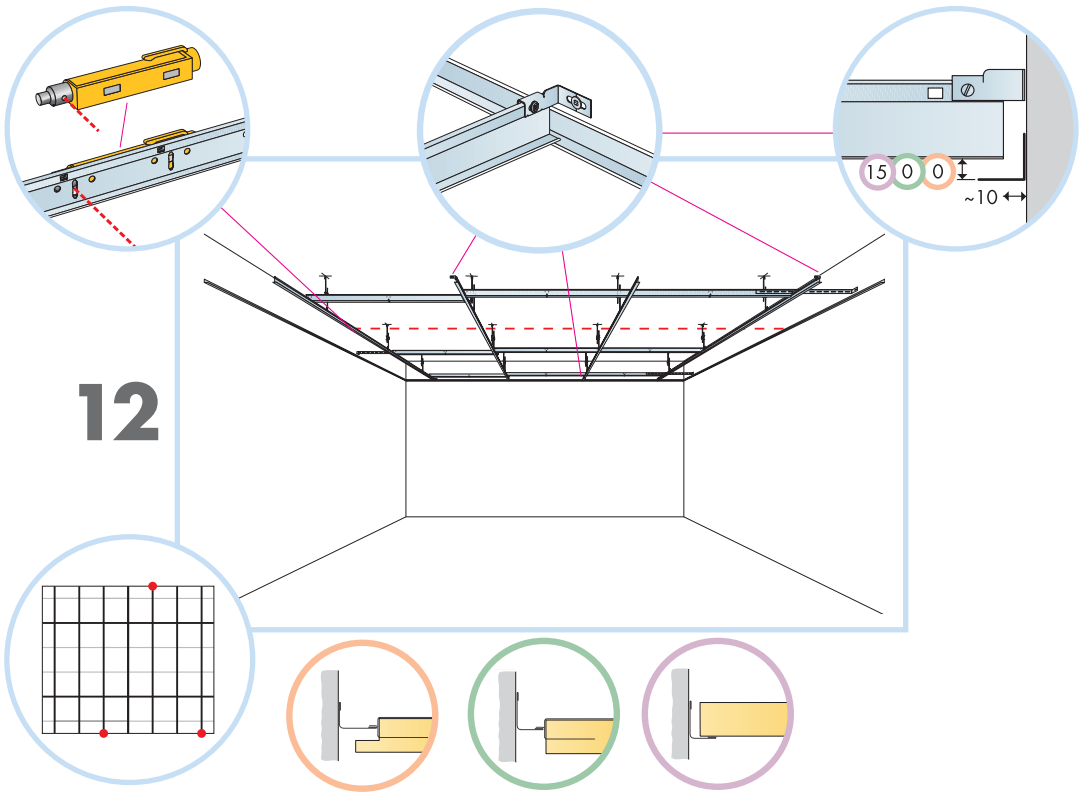

5. Connect Wall bracket

6. Connect T-24 Cross tee,
L=600/625/24"

7. Connect Space bar winch

8. Connect Adjustable hanger

9. Connect Hanger clip

10. Connect Support clip Dg20

11. Connect Angle trim 15/22, fixed at 300
mm centres

≤600 (24")

1200 (48")

≤600 (24")

5

6

9

10

11

**≤300
(12")**

**1500
(60")**

**≤300
(12")**

□ 600x600/
625x625/
24"x24" → 13

□ 1200x600/
1250x625/
48"x24" → 18

Cutting tool 0991

C-C

15