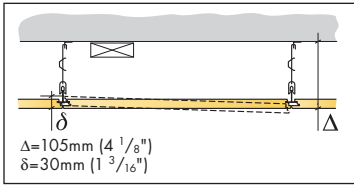

Focus Ds

600x600, 1200x600, 1600x600, 1800x600,
2000x600, 2400x600,
625x625, 1250x625, 2500x625,
24"x24", 2'x5', 2'x6', 2'x8'

M206

1. Focus Ds
2. Connect T-24 Main runner HD

3. Connect Wall bracket

4. Connect Space bar

5. Connect Wall bracket

6. Connect T-24 Cross tee,
L=600/625/24"

7. Connect Space bar winch

8. Connect Adjustable hanger

9. Connect Hanger clip

10. Connect Support clip Dg20

11. Connect Angle trim 15/22, fixed at 300
mm centres

≤600 (24")

1200 (48")

≤600 (24")

5

6

9

10

11

**≤300
(12")**

**1500
(60")**

**≤300
(12")**

□ 600x600/
625x625/
24"x24" → 13

□ 1200x600/
1250x625/
48"x24" → 18

Cutting tool 0991

C-C

15