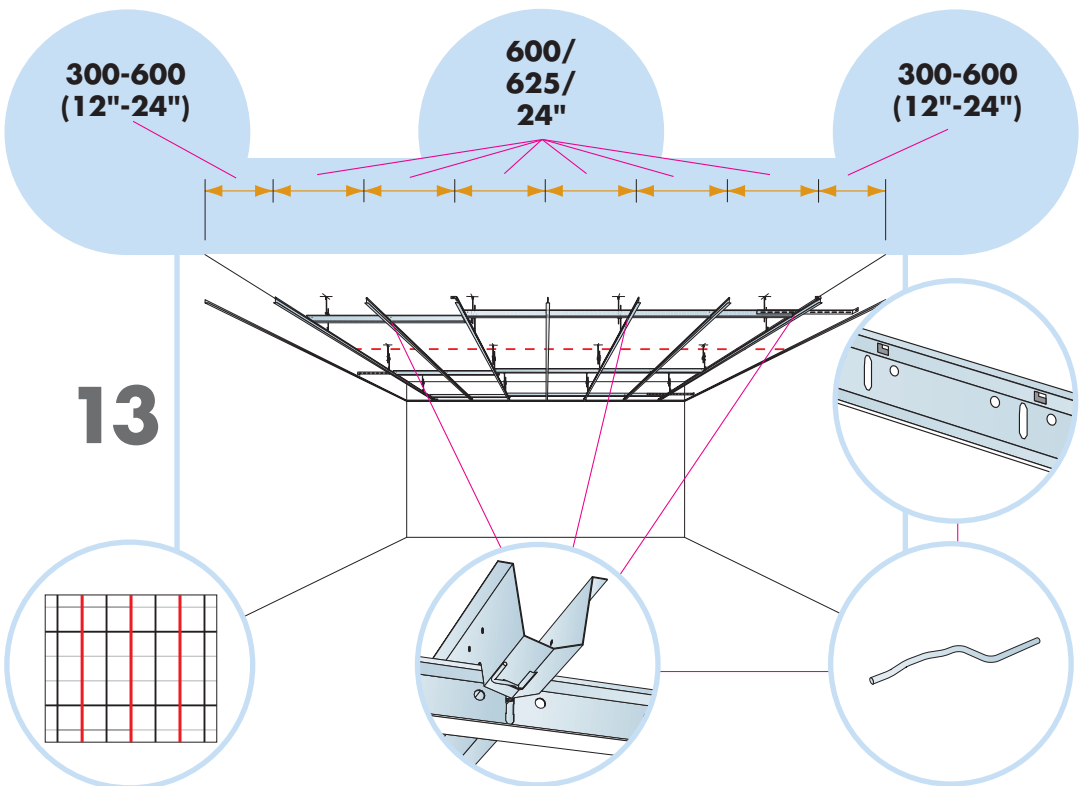

5. Connect Wall bracket

6. Connect T-24 Cross tee,
L=600/625/24"

7. Connect Space bar winch

8. Connect Adjustable hanger

9. Connect Hanger clip

10. Connect Support clip Dg20

11. Connect Angle trim 15/22, fixed at 300
mm centres

≤600 (24")

1200 (48")

≤600 (24")

5

6

9

10

11

**≤300
(12")**

**1500
(60")**

**≤300
(12")**

□ 600x600/
625x625/
24"x24" → 13

□ 1200x600/
1250x625/
48"x24" → 18

Cutting tool 0991

C-C

15