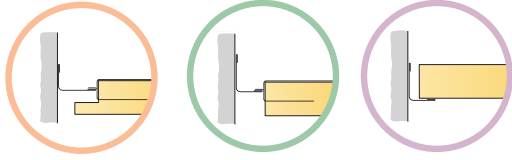

5. Connect Wall bracket

6. Connect T-24 Cross tee,
L=600/625/24"

7. Connect Space bar winch

8. Connect Adjustable hanger

9. Connect Hanger clip

10. Connect Support clip Dg20

11. Connect Angle trim 15/22, fixed at 300
mm centres

12. Connect Perimeter tile clip

Ecophon[®]
SAINT-GOBAIN

A SOUND EFFECT ON PEOPLE

www.ecophon.com

**300-600
(12"-24")**

**1200/
1250/
48"**

**300-600
(12"-24")**

4

≤600 (24")

1200 (48")

≤600 (24")

5

6

9

10

11