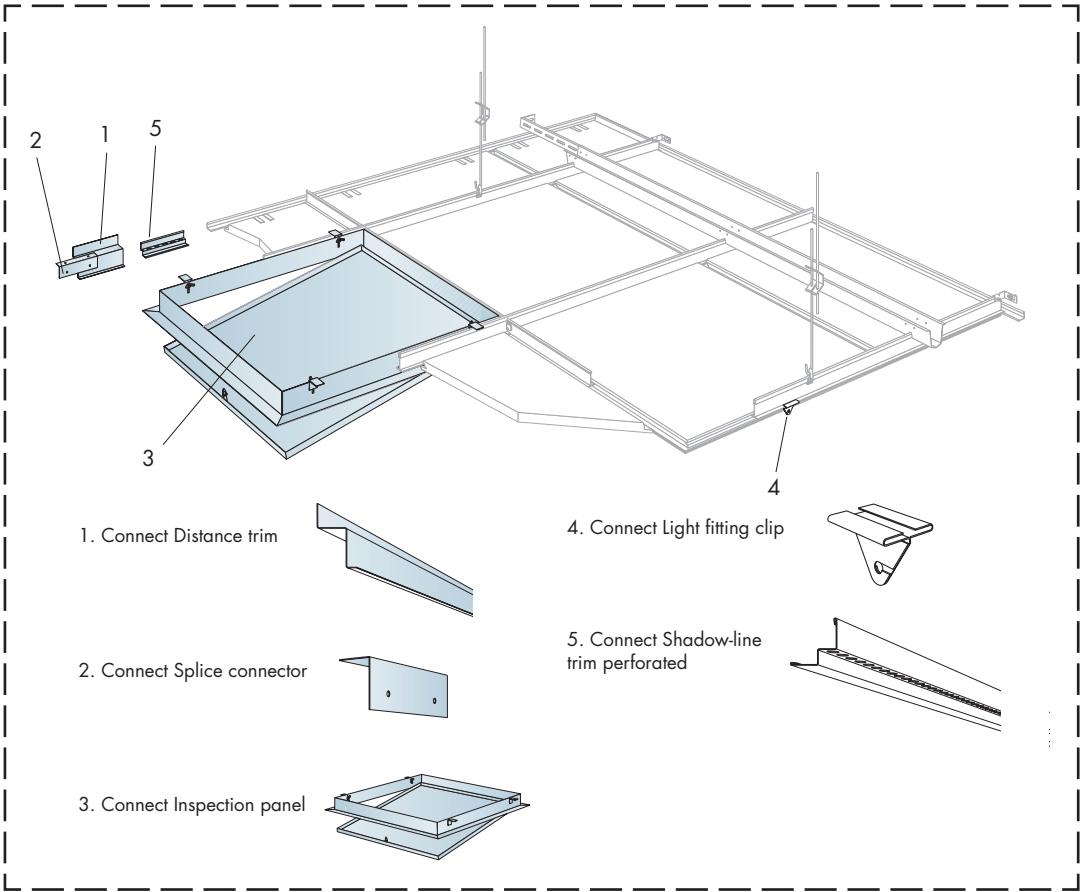

Focus Ds

600x600, 1200x600, 1600x600, 1800x600,
2000x600, 2400x600,
625x625, 1250x625, 2500x625,
24"x24", 2'x5', 2'x6', 2'x8'

M206

1. Focus Ds
2. Connect T-24 Main runner HD

3. Connect Wall bracket

4. Connect Space bar

5. Connect Wall bracket

6. Connect T-24 Cross tee,
L=600/625/24"

7. Connect Space bar winch

8. Connect Adjustable hanger

9. Connect Hanger clip

10. Connect Support clip Dg20

11. Connect Angle trim 15/22, fixed at 300
mm centres

12. Connect Perimeter tile clip

Ecophon[®]
SAINT-GOBAIN

A SOUND EFFECT ON PEOPLE

www.ecophon.com

**300-600
(12"-24")**

**1200/
1250/
48"**

**300-600
(12"-24")**

4