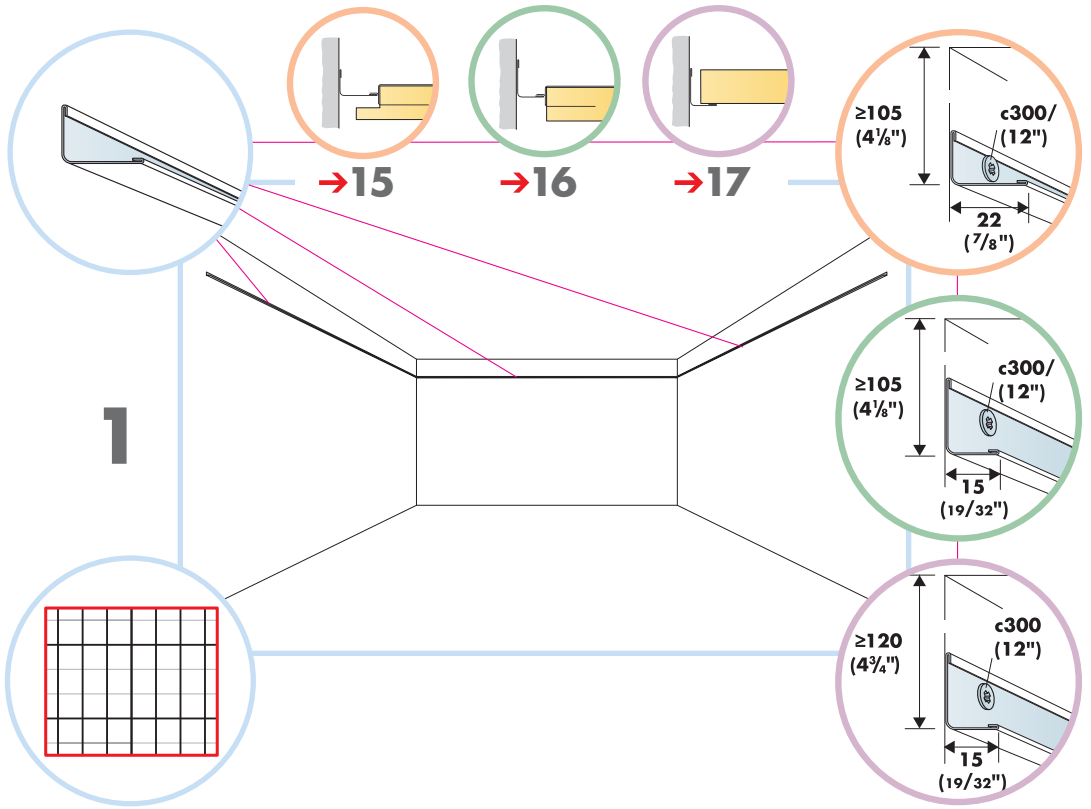

5. Connect Wall bracket

6. Connect T-24 Cross tee,
L=600/625/24"

7. Connect Space bar winch

8. Connect Adjustable hanger

9. Connect Hanger clip

10. Connect Support clip Dg20

11. Connect Angle trim 15/22, fixed at 300
mm centres

12. Connect Perimeter tile clip

Ecophon[®]
SAINT-GOBAIN

A SOUND EFFECT ON PEOPLE

www.ecophon.com

**300-600
(12"-24")**

**1200/
1250/
48"**

**300-600
(12"-24")**

4

≤600 (24")

1200 (48")

≤600 (24")

5

6

9

10

11

**≤300
(12")**

**1500
(60")**

**≤300
(12")**

□ 600x600/
625x625/
24"x24" → 13

□ 1200x600/
1250x625/
48"x24" → 18

Cutting tool 0991

C-C

15