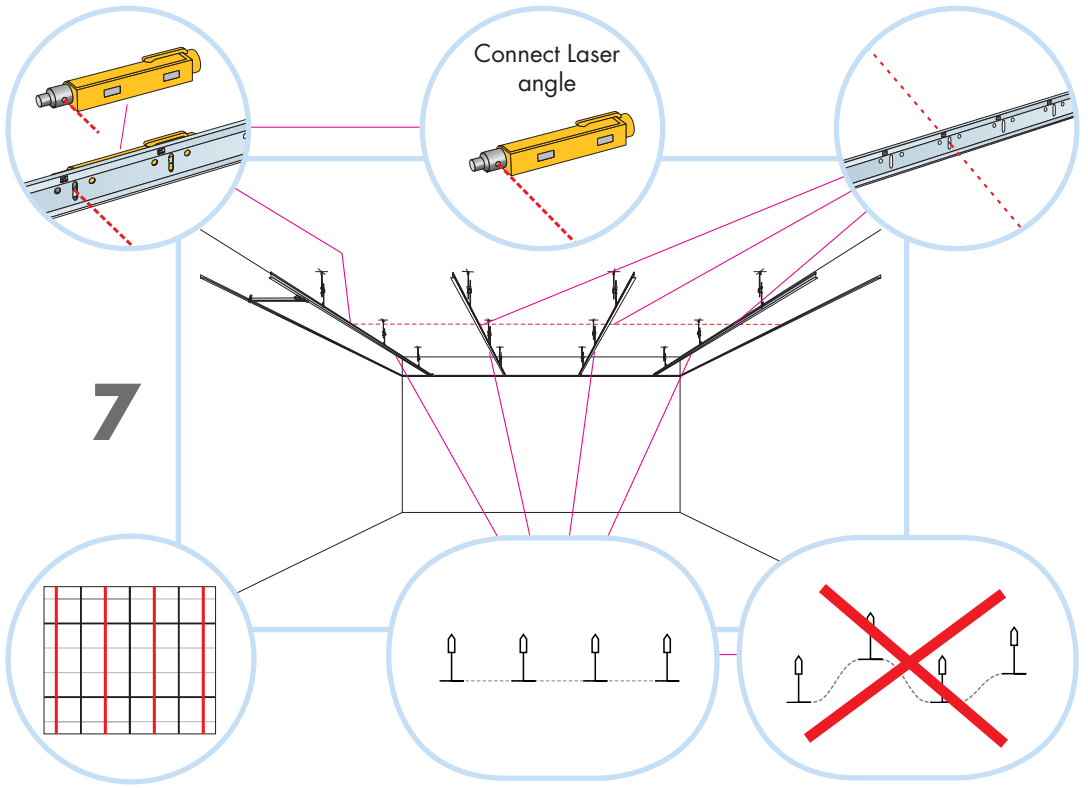

5. Connect Wall bracket

6. Connect T-24 Cross tee,
L=600/625/24"

7. Connect Space bar winch

8. Connect Adjustable hanger

9. Connect Hanger clip

10. Connect Support clip Dg20

11. Connect Angle trim 15/22, fixed at 300
mm centres

12. Connect Perimeter tile clip

Ecophon[®]
SAINT-GOBAIN

A SOUND EFFECT ON PEOPLE

www.ecophon.com

**300-600
(12"-24")**

**1200/
1250/
48"**

**300-600
(12"-24")**

4

≤600 (24")

1200 (48")

≤600 (24")

5

6

9

10

11

**≤300
(12")**

**1500
(60")**

**≤300
(12")**

□ 600x600/
625x625/
24"x24" → 13

□ 1200x600/
1250x625/
48"x24" → 18

Cutting tool 0991

C-C

15