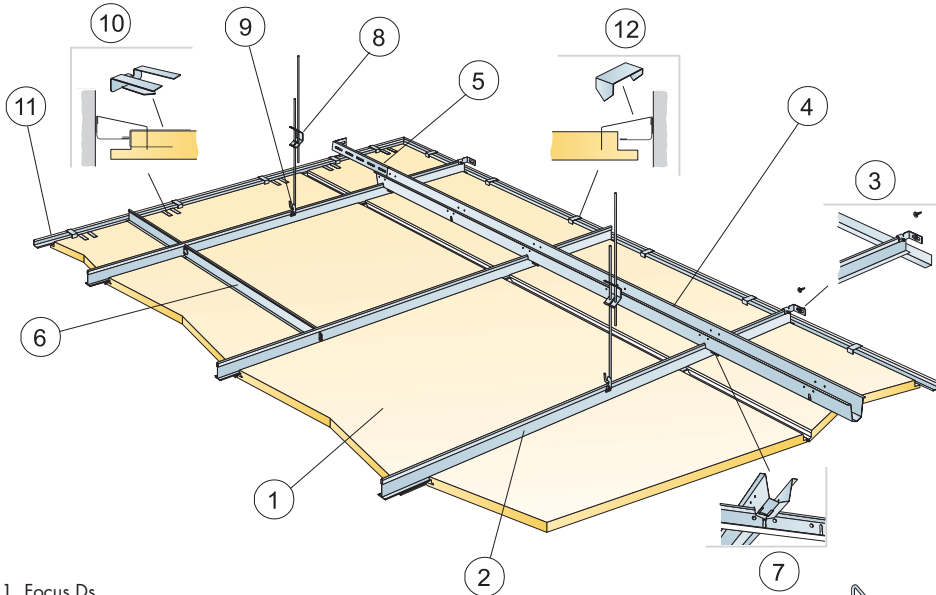

Focus Ds

600x600, 1200x600, 1600x600, 1800x600,
2000x600, 2400x600,
625x625, 1250x625, 2500x625,
24"x24", 2'x5', 2'x6', 2'x8'

M206

1. Focus Ds
2. Connect T-24 Main runner HD

3. Connect Wall bracket

4. Connect Space bar

5. Connect Wall bracket

6. Connect T-24 Cross tee,
L=600/625/24"

7. Connect Space bar winch

8. Connect Adjustable hanger

9. Connect Hanger clip

10. Connect Support clip Dg20

11. Connect Angle trim 15/22, fixed at 300
mm centres

12. Connect Perimeter tile clip

Ecophon[®]
SAINT-GOBAIN

A SOUND EFFECT ON PEOPLE

www.ecophon.com

**300-600
(12"-24")**

**1200/
1250/
48"**

**300-600
(12"-24")**

4