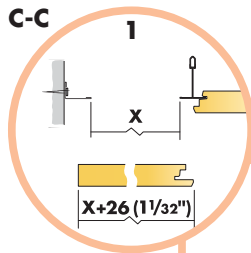

5. Connect Wall bracket

6. Connect T-24 Cross tee,
L=600/625/24"

7. Connect Space bar winch

8. Connect Adjustable hanger

9. Connect Hanger clip

10. Connect Support clip Dg20

11. Connect Angle trim 15/22, fixed at 300
mm centres

≤600 (24")

1200 (48")

≤600 (24")

5

6

9

10

11

**≤300
(12")**

**1500
(60")**

**≤300
(12")**

□ 600x600/
625x625/
24"x24" → 13

□ 1200x600/
1250x625/
48"x24" → 18

Cutting tool 0991

C-C

15