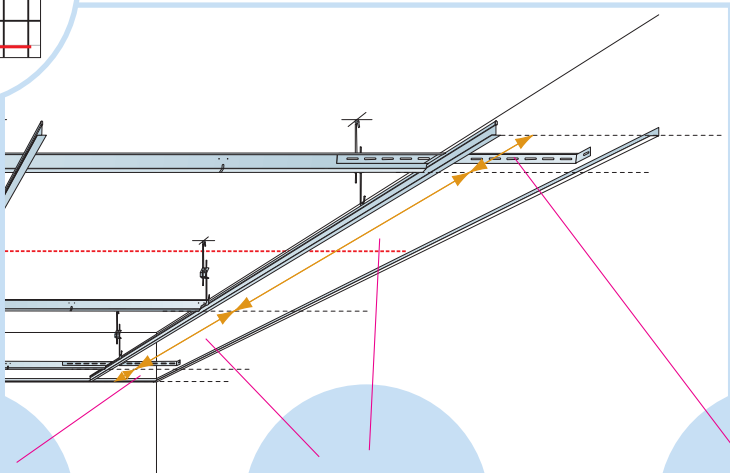

5. Connect Wall bracket

6. Connect T-24 Cross tee,
L=600/625/24"

7. Connect Space bar winch

8. Connect Adjustable hanger

9. Connect Hanger clip

10. Connect Support clip Dg20

11. Connect Angle trim 15/22, fixed at 300
mm centres

12. Connect Perimeter tile clip

Ecophon[®]
SAINT-GOBAIN

A SOUND EFFECT ON PEOPLE

www.ecophon.com

**300-600
(12"-24")**

**1200/
1250/
48"**

**300-600
(12"-24")**

4

≤600 (24")

1200 (48")

≤600 (24")

5

6

9

10

11

**≤300
(12")**

**1500
(60")**

**≤300
(12")**

□ 600x600/
625x625/
24"x24" → 13

□ 1200x600/
1250x625/
48"x24" → 18

Cutting tool 0991

C-C

15