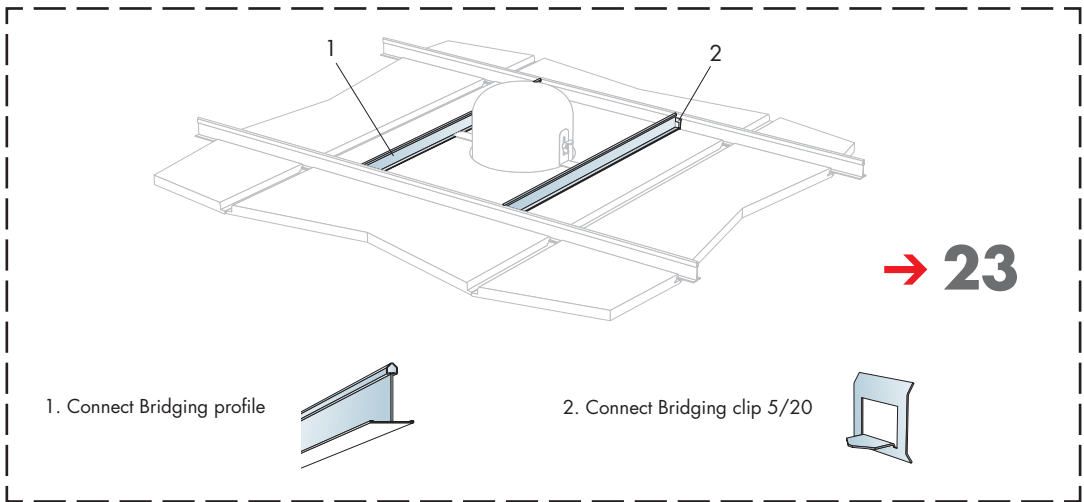

5. Connect Wall bracket

6. Connect T-24 Cross tee,
L=600/625/24"

7. Connect Space bar winch

8. Connect Adjustable hanger

9. Connect Hanger clip

10. Connect Support clip Dg20

11. Connect Angle trim 15/22, fixed at 300
mm centres

12. Connect Perimeter tile clip

Ecophon[®]
SAINT-GOBAIN

A SOUND EFFECT ON PEOPLE

www.ecophon.com

**300-600
(12"-24")**

**1200/
1250/
48"**

**300-600
(12"-24")**

4