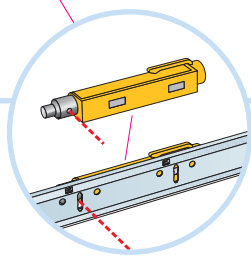

5. Connect Wall bracket

6. Connect T-24 Cross tee,
L=600/625/24"

7. Connect Space bar winch

8. Connect Adjustable hanger

9. Connect Hanger clip

10. Connect Support clip Dg20

11. Connect Angle trim 15/22, fixed at 300
mm centres

≤600 (24")

1200 (48")

≤600 (24")

5

6

9

10

11