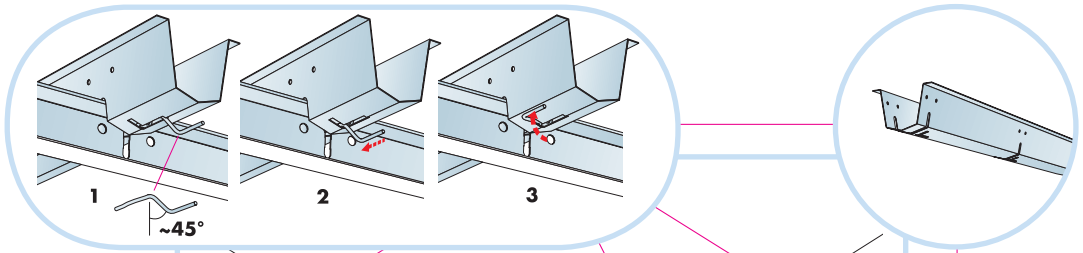

5. Connect Wall bracket

6. Connect T-24 Cross tee,
L=600/625/24"

7. Connect Space bar winch

8. Connect Adjustable hanger

9. Connect Hanger clip

10. Connect Support clip Dg20

11. Connect Angle trim 15/22, fixed at 300
mm centres

≤600 (24")

1200 (48")

≤600 (24")

5

6

9

10

11

**≤300
(12")**

**1500
(60")**

**≤300
(12")**

□ 600x600/
625x625/
24"x24" → 13

□ 1200x600/
1250x625/
48"x24" → 18

Cutting tool 0991

C-C

15