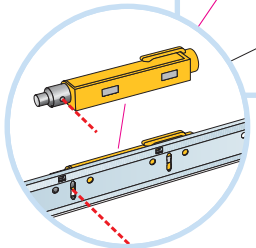

5. Connect Wall bracket

6. Connect T-24 Cross tee,
L=600/625/24"

7. Connect Space bar winch

8. Connect Adjustable hanger

9. Connect Hanger clip

10. Connect Support clip Dg20

11. Connect Angle trim 15/22, fixed at 300
mm centres

≤600 (24")

1200 (48")

≤600 (24")

5

6

9

10

11