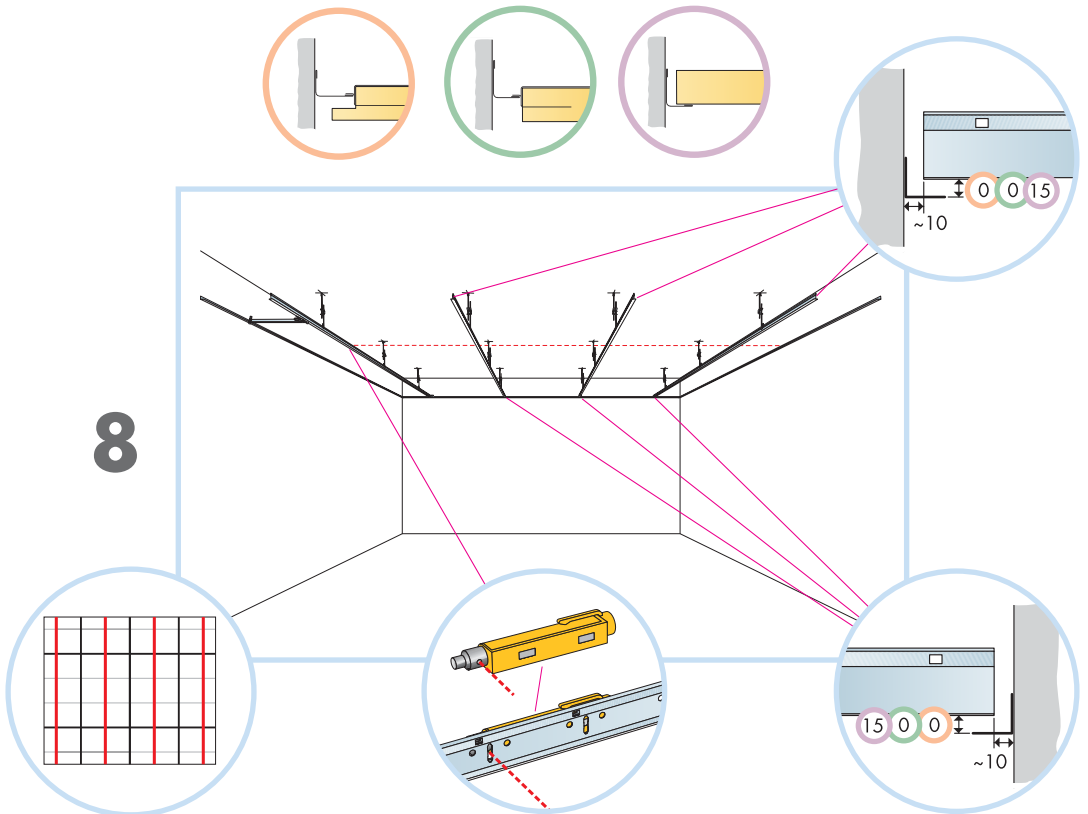

5. Connect Wall bracket

6. Connect T-24 Cross tee,
L=600/625/24"

7. Connect Space bar winch

8. Connect Adjustable hanger

9. Connect Hanger clip

10. Connect Support clip Dg20

11. Connect Angle trim 15/22, fixed at 300
mm centres

12. Connect Perimeter tile clip

Ecophon[®]
SAINT-GOBAIN

A SOUND EFFECT ON PEOPLE

www.ecophon.com

**300-600
(12"-24")**

**1200/
1250/
48"**

**300-600
(12"-24")**

4

≤600 (24")

1200 (48")

≤600 (24")

5

6

9

10

11

**≤300
(12")**

**1500
(60")**

**≤300
(12")**

□ 600x600/
625x625/
24"x24" → 13

□ 1200x600/
1250x625/
48"x24" → 18

Cutting tool 0991

C-C

15