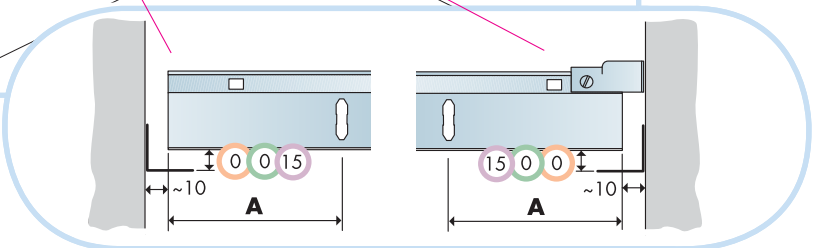

5. Connect Wall bracket

6. Connect T-24 Cross tee,
L=600/625/24"

7. Connect Space bar winch

8. Connect Adjustable hanger

9. Connect Hanger clip

10. Connect Support clip Dg20

11. Connect Angle trim 15/22, fixed at 300
mm centres

≤600 (24")

1200 (48")

≤600 (24")

5

6

9

10

11

**≤300
(12")**

**1500
(60")**

**≤300
(12")**

□ 600x600/
625x625/
24"x24" → 13

□ 1200x600/
1250x625/
48"x24" → 18

Cutting tool 0991

C-C

15