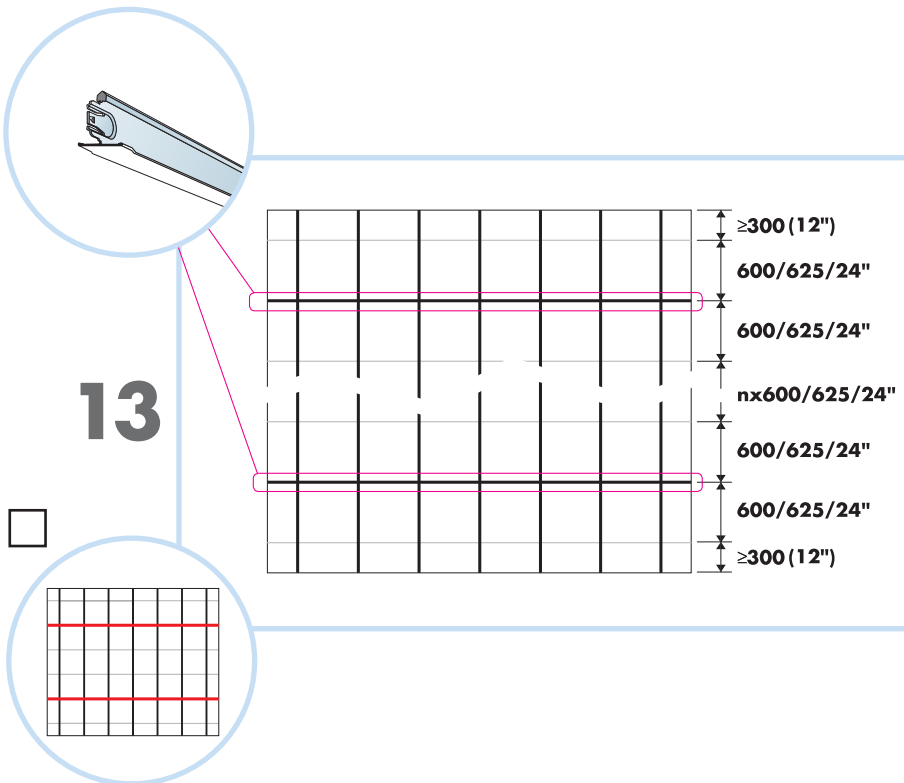

5. Connect Wall bracket

6. Connect T-24 Cross tee,
L=600/625/24"

7. Connect Space bar winch

8. Connect Adjustable hanger

9. Connect Hanger clip

10. Connect Support clip Dg20

11. Connect Angle trim 15/22, fixed at 300
mm centres

**≤300
(12")**

**1500
(60")**

**≤300
(12")**

□ 600x600/
625x625/
24"x24" → 13

□ 1200x600/
1250x625/
48"x24" → 18

Cutting tool 0991

C-C

15