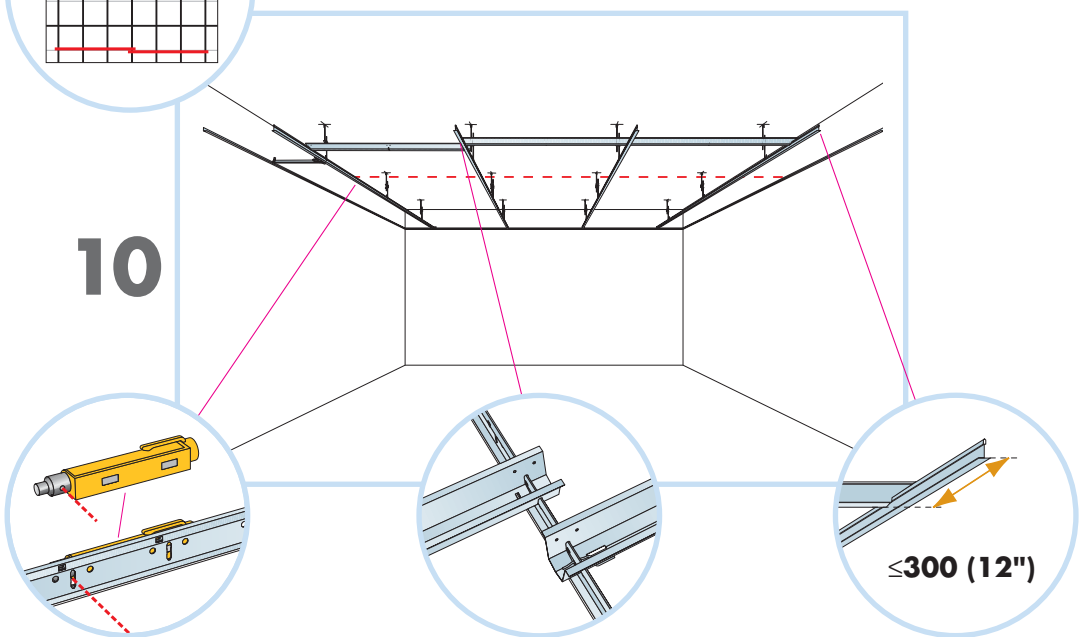

5. Connect Wall bracket

6. Connect T-24 Cross tee,
L=600/625/24"

7. Connect Space bar winch

8. Connect Adjustable hanger

9. Connect Hanger clip

10. Connect Support clip Dg20

11. Connect Angle trim 15/22, fixed at 300
mm centres

≤600 (24")

1200 (48")

≤600 (24")

5

6

9

10

11

**≤300
(12")**

**1500
(60")**

**≤300
(12")**

□ 600x600/
625x625/
24"x24" → 13

□ 1200x600/
1250x625/
48"x24" → 18

Cutting tool 0991

C-C

15