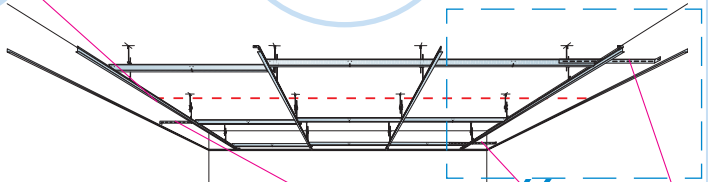

5. Connect Wall bracket

6. Connect T-24 Cross tee,
L=600/625/24"

7. Connect Space bar winch

8. Connect Adjustable hanger

9. Connect Hanger clip

10. Connect Support clip Dg20

11. Connect Angle trim 15/22, fixed at 300
mm centres

≤600 (24")

1200 (48")

≤600 (24")

5

6

9

10

11

**≤300
(12")**

**1500
(60")**

**≤300
(12")**

□ 600x600/
625x625/
24"x24" → 13

□ 1200x600/
1250x625/
48"x24" → 18

Cutting tool 0991

C-C

15