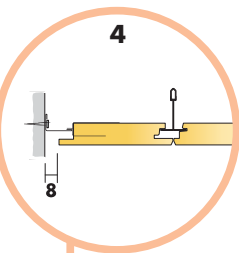

5. Connect Wall bracket

6. Connect T-24 Cross tee,
L=600/625/24"

7. Connect Space bar winch

8. Connect Adjustable hanger

9. Connect Hanger clip

10. Connect Support clip Dg20

11. Connect Angle trim 15/22, fixed at 300
mm centres

**≤300
(12")**

**1500
(60")**

**≤300
(12")**

□ 600x600/
625x625/
24"x24" → 13

□ 1200x600/
1250x625/
48"x24" → 18

Cutting tool 0991

C-C

15