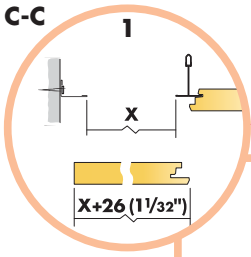

5. Connect Wall bracket

6. Connect T-24 Cross tee,
L=600/625/24"

7. Connect Space bar winch

8. Connect Adjustable hanger

9. Connect Hanger clip

10. Connect Support clip Dg20

11. Connect Angle trim 15/22, fixed at 300
mm centres

**≤300
(12")**

**1500
(60")**

**≤300
(12")**

□ 600x600/
625x625/
24"x24" → 13

□ 1200x600/
1250x625/
48"x24" → 18

Cutting tool 0991

C-C

15

E-E

17¹

18

19

B-B

Cutting tool 0991

C-C

20