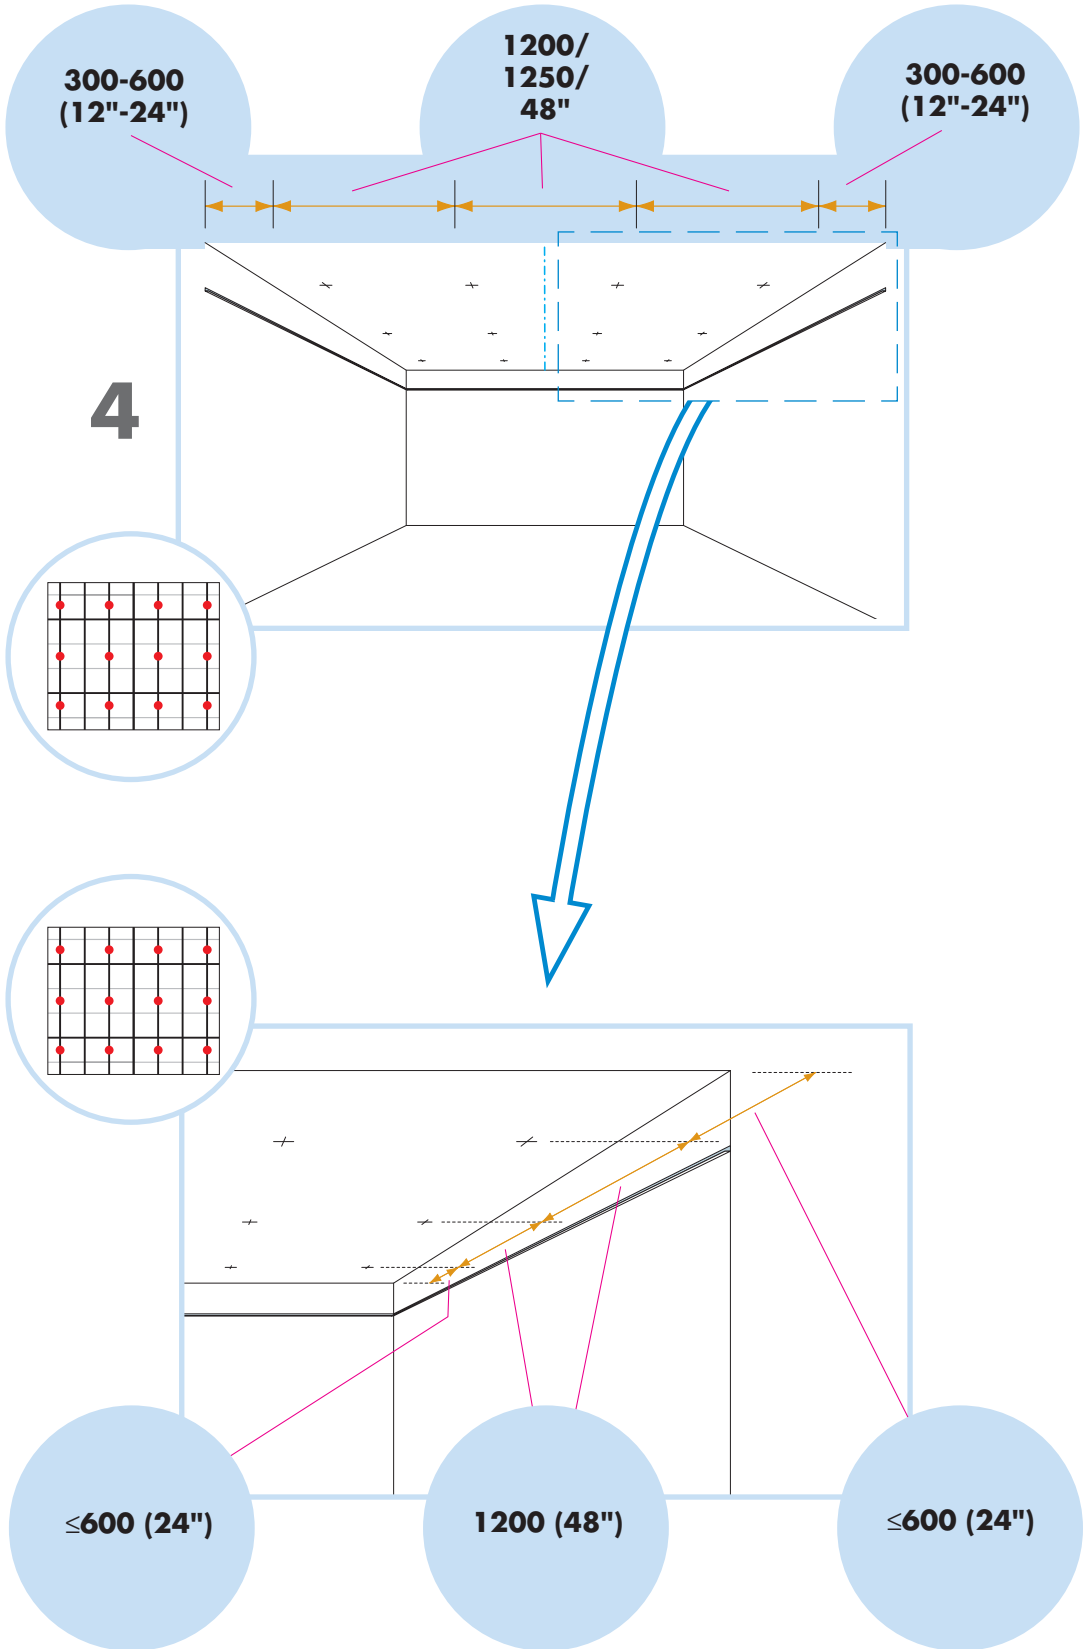

**300-600
(12"-24")**

**1200/
1250/
48"**

**300-600
(12"-24")**

4

≤600 (24")

1200 (48")

≤600 (24")